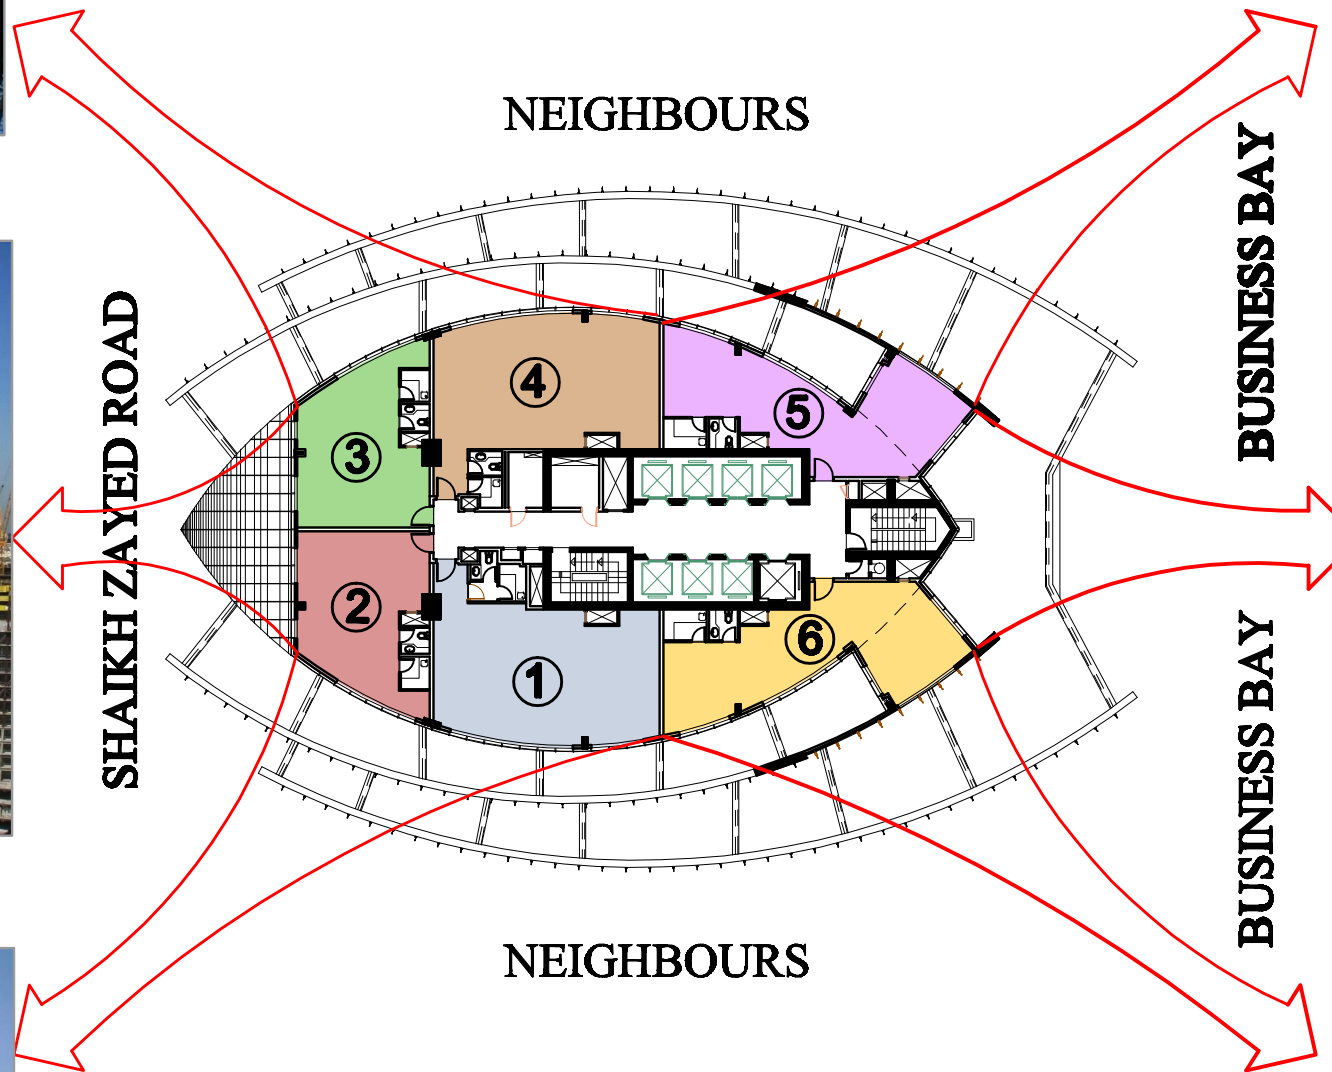

LOOKING EAST SIDE OF SHK. ZAYED ROAD

LOOKING AT PARTIAL VIEW OF BURJ DUBAI AREA (OLD TOWN)

LOOKING AT SEA SIDE VIEW AT JUMEIRAH AREA

LOOKING AT THE BACK OF BUSINESS BAY AREA & THE CANAL VIEW

LOOKING WEST SIDE OF SHK. ZAYED ROAD & SEA SIDE VIEW

LOOKING AT NEIGHBORS TOWERS & PARTIAL VIEW OF CANAL

**REGAL TOWER VIEWS
FROM
UPPER OFFICE FLOORS
(26th to 32th FLOOR)**