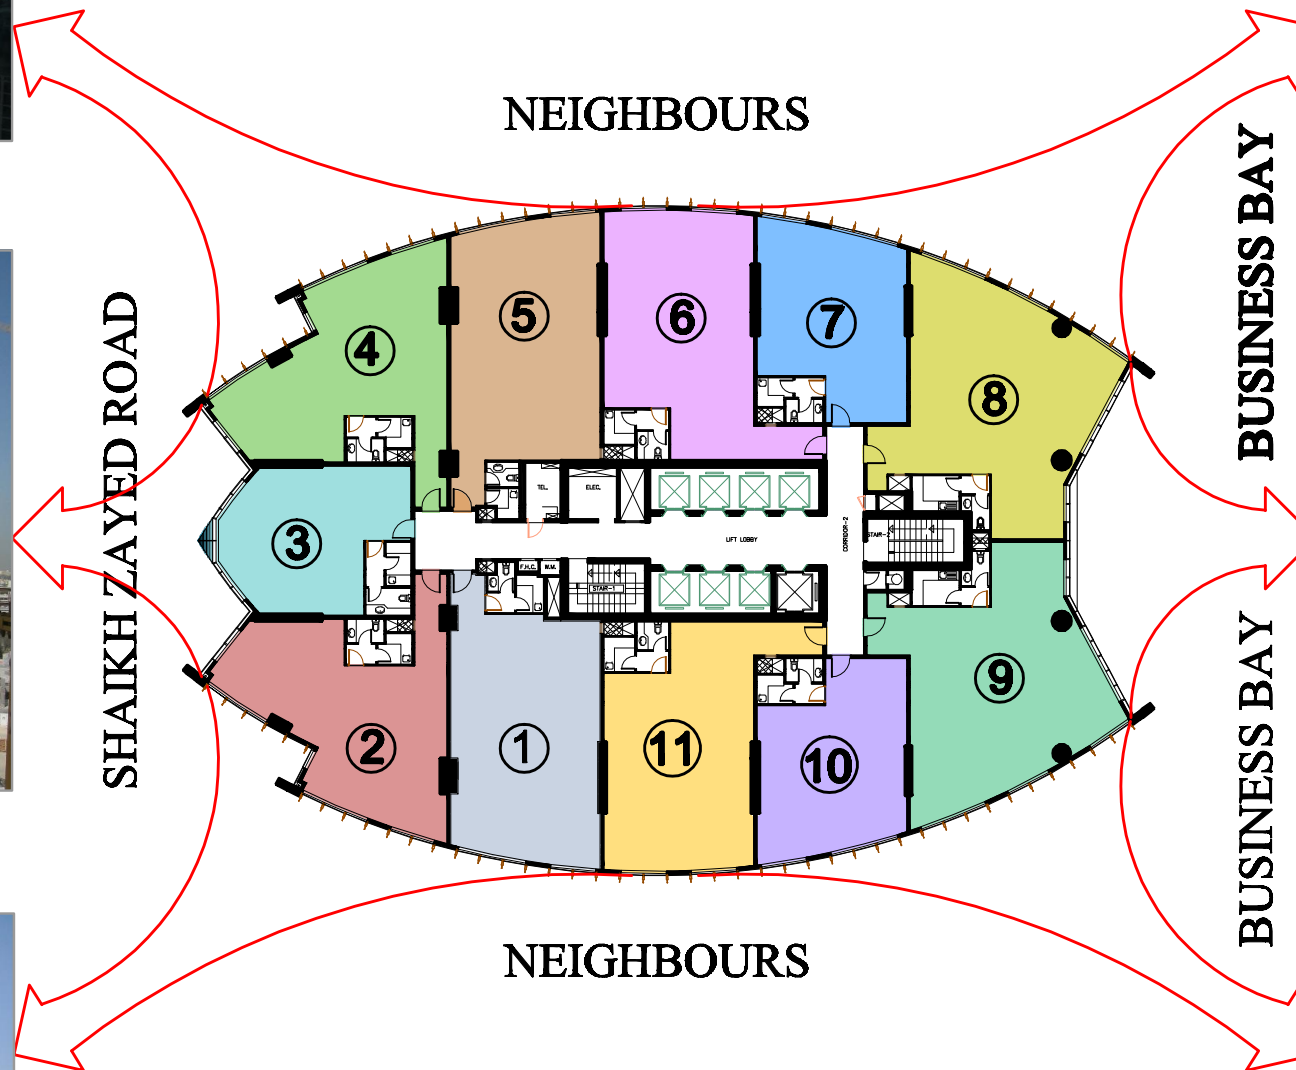

LOOKING EAST SIDE OF SHK. ZAYED ROAD

LOOKING AT PARTIAL VIEW OF BURJ DUBAI AREA (OLD TOWN)

LOOKING AT SHK. ZAYED ROAD

LOOKING AT NEIGHBORS TOWERS

LOOKING WEST SIDE OF SHK. ZAYED ROAD

LOOKING AT NEIGHBORS TOWERS & PARTIAL VIEW OF CANAL

**REGAL TOWER VIEWS
FROM
LOWER OFFICE FLOORS
(5th to 10th FLOOR)**