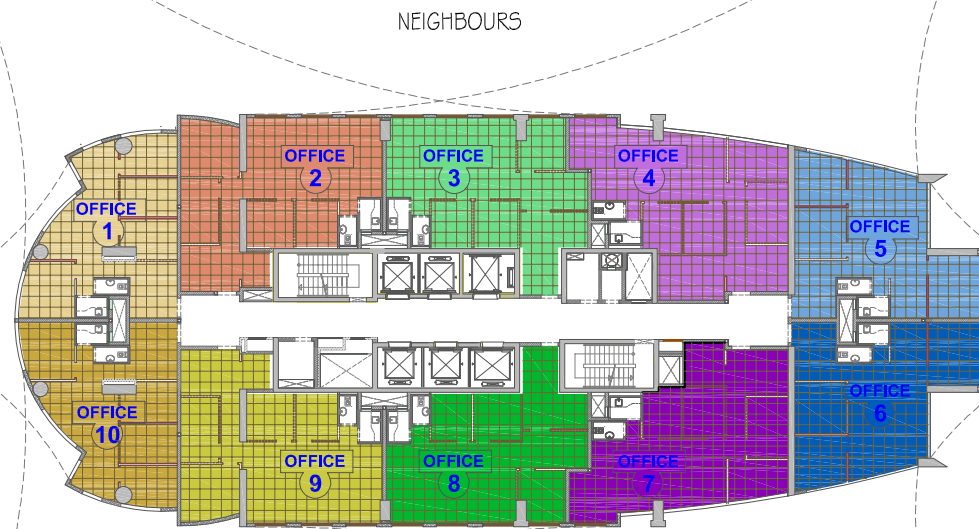

LOOKING @ EXECUTIVE TOWERS BUSINESS BAY AREA

LOOKING @ PARTIAL VIEW OF BURJ KHALIFA AREA (ADDRESS HOTEL)

LOOKING @ NEIGHBOR TOWERS - FRONT VIEW

LOOKING @ THE BACK SIDE OF THE BUSINESS BAY AREA & THE CANAL VIEW

LOOKING @ TOWERS ON WEST AREA OF THE BUSINESS BAY AREA & THE CANAL VIEW

SILVER TOWER VIEWS
 FROM UPPER LEVELS
 (11th FLOOR UP TO 31st FLOOR)

LOOKING @ THE BACK SIDE OF THE BUSINESS BAY AREA & THE CANAL VIEW